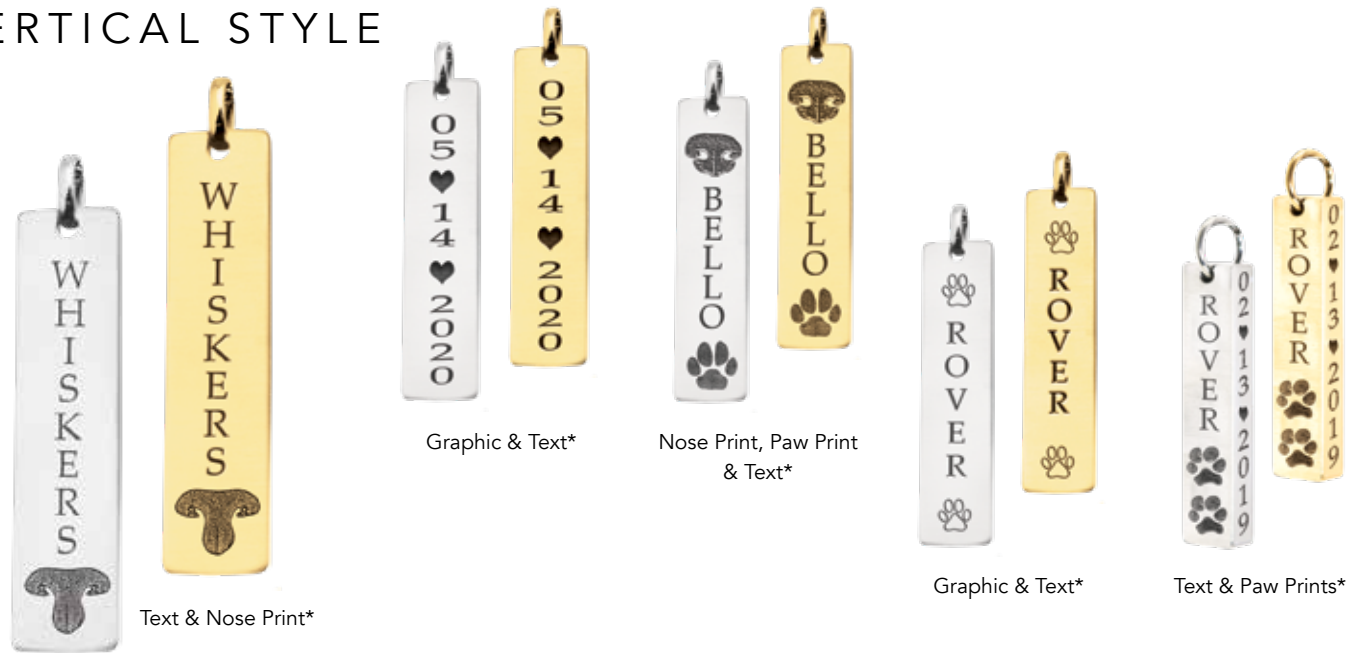

Nose Print, Paw Print & Text*

Graphic & Text*

Text & Paw Prints*

Text & Nose Print*

VERTICAL STYLE

Graphic & Text*