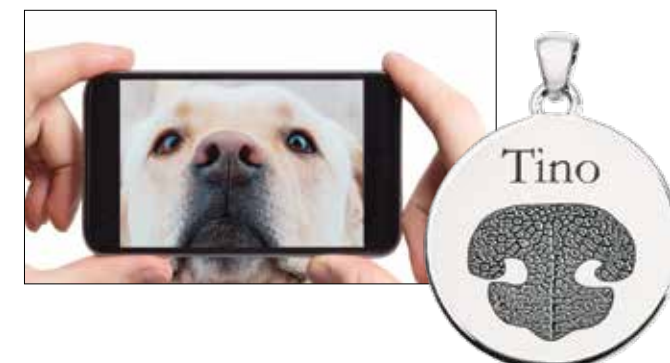

CREMATION

PAW PRINTS

NOSE PRINT

PHOTO

NOSE PRINT, PAW PRINTS & PHOTO SUBMISSIONS

A digital file works best for photos and to capture prints without the mess of ink. Use good lighting so you can get a clearly focused photo without camera shake or blur. For maximum resolution, fill the entire frame with nose, paw, or your pet's likeness.

6 EASY STEPS

1. CHOOSE YOUR JEWELRY STYLE

2. CHOOSE YOUR PERSONALIZATION

Each piece includes one type of personalization (print, symbol, photo, text, or handwriting). Each additional form of personalization is an additional charge.