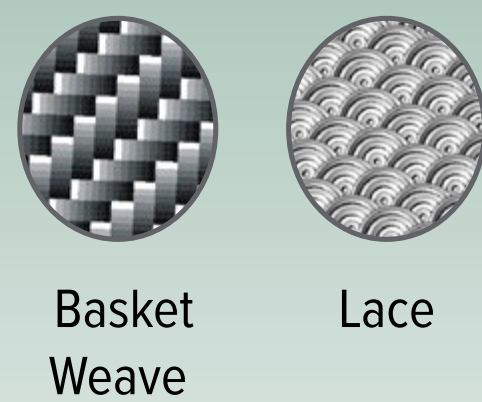

Cremation Pendants

◀ Table of Contents

Heritage Vessel™

Dimensions: 1-3/16" L x 1/4" D

Face Options

Paw Print Nose Print Basket Weave Lace Window Pane

Precious Metals Collection

.925 Sterling Silver w/ Patina 14K Yellow Gold 14K White Gold 14K Rose Gold

U.S. Dime

Heritage Vessel

Cremation Pendants

◀ Table of Contents

Heritage Urn™

Dimensions: 0.6" T x 0.345" D

Face Options

Precious Metals Collection

U.S. Dime

Heritage Urn

Cast Engraving - Sterling Silver

Cast Engraving - 14K Golds

Bracelets

Bracelets

Bangle Bracelet

Medallion: 11/16" W x 7/8" L