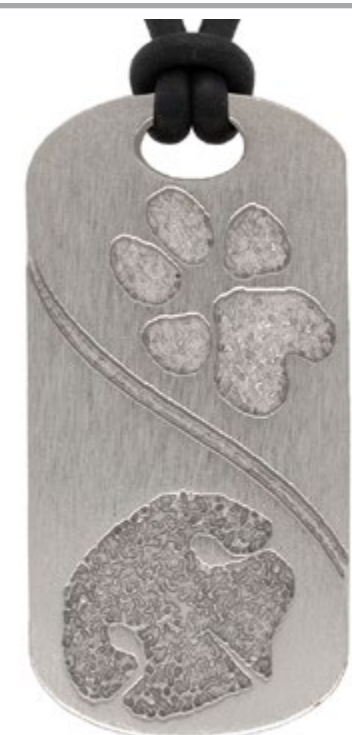

Noble
Bronze®

U.S. Dime

Classic Oval

Print Pendants

Bronze Rectangles

Rectangle: 11/16"W x 1-1/16"L

Double Rectangle: 11/16"W x 1-5/16"L

Face Options

Paw Print Nose Print

Precious Metals Collection

Noble
Bronze®

U.S. Dime

Rectangle

Double Rectangle

Cremation Pendants

Cremation Pendants

Thumbies® True North™

Dimensions: 30mm W x 31.25mm L

Face Options

Texture

Precious Metals Collection

.925
Sterling
Silver

14K
Yellow
Gold

14K
White
Gold