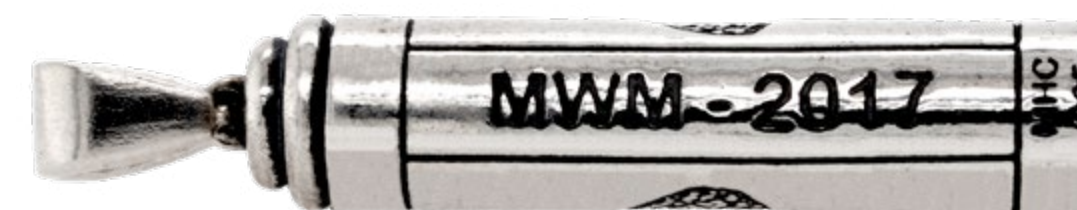

Cremation Pendants

◀ Table of Contents

Heritage Vessel™

Dimensions: 1-3/16" L x 1/4" D

Face Options

Paw Print Nose Print Basket Weave Lace Window Pane

Precious Metals Collection

.925 Sterling Silver w/ Patina 14K Yellow Gold 14K White Gold 14K Rose Gold

U.S. Dime

Heritage Vessel

Cremation Pendants

◀ Table of Contents

Heritage Urn™

Dimensions: 0.6" T x 0.345" D

Face Options

Precious Metals Collection