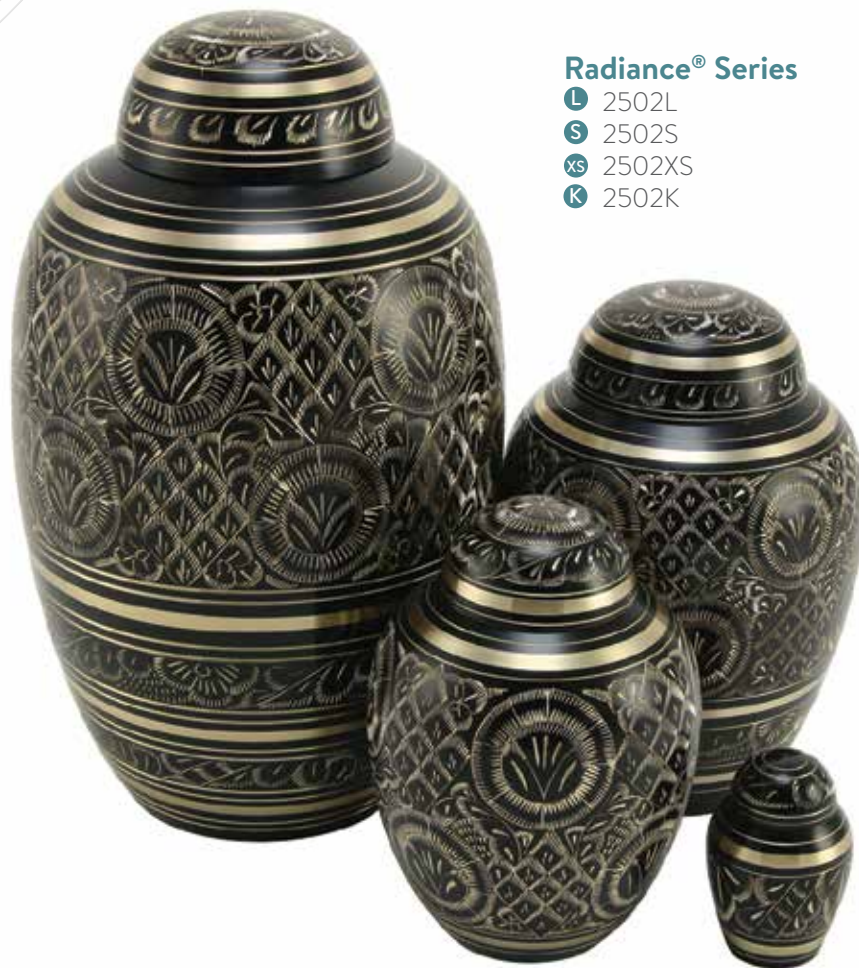

Floral Blush
C115XS

Floral Blush
C115XS

FLORAL ELITE

Material: Copper with Enamel

Height	Width	Depth	Capacity
5.9"	4.3"	4.3"	50

ORIGINALS

Material: Brass

	Height	Width	Depth	Capacity
L	10.6"	6.3"	6.3"	190
S	6.8"	4.8"	4.8"	80
XS	5.3"	4.2"	4.2"	45
K	2.4"	1.7"	1.7"	Up to 5