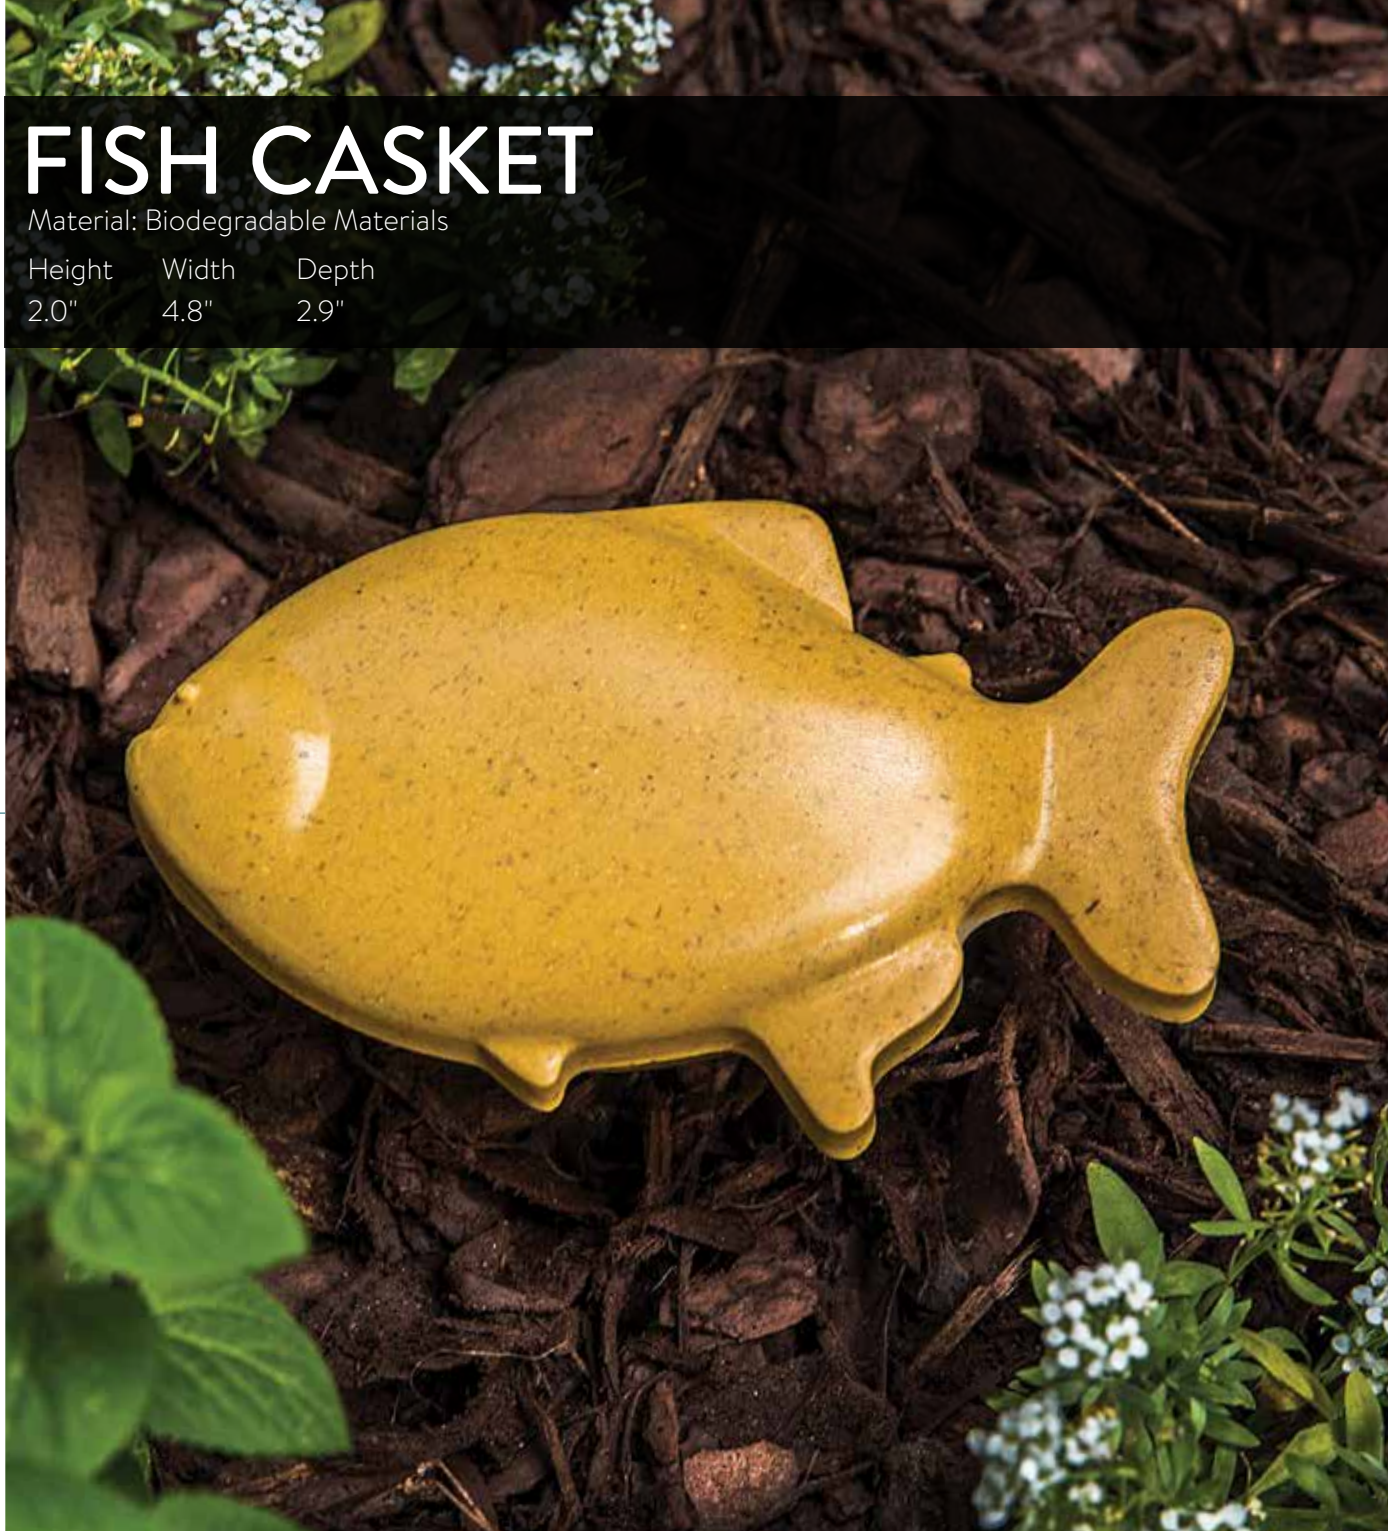

Material: Resin

Height	Width	Depth	Capacity
5.2"	8.5"	4.6"	25

Cozy Cat Tabby
C317

Fish Casket
PP015

FISH CASKET

Material: Biodegradable Materials

Height	Width	Depth
2.0"	4.8"	2.9"

Side view of fish pod